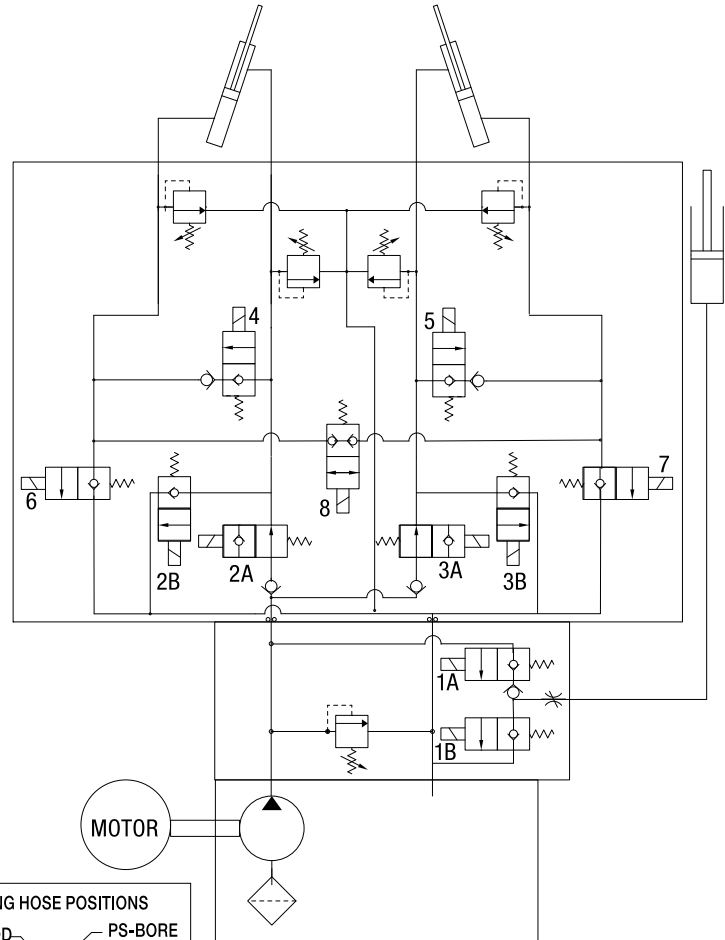

Magenta line is die line. Trim size is 8"W x 6"H

	motor	S1A	S1B	S2	S3	S4	S5	S6	S7	S8
Lift										
Lower										
Float										
Left In										
Left Out										
Right In										
Right Out										
Vee										
Scoop										
Angle Left										
Angle Right										