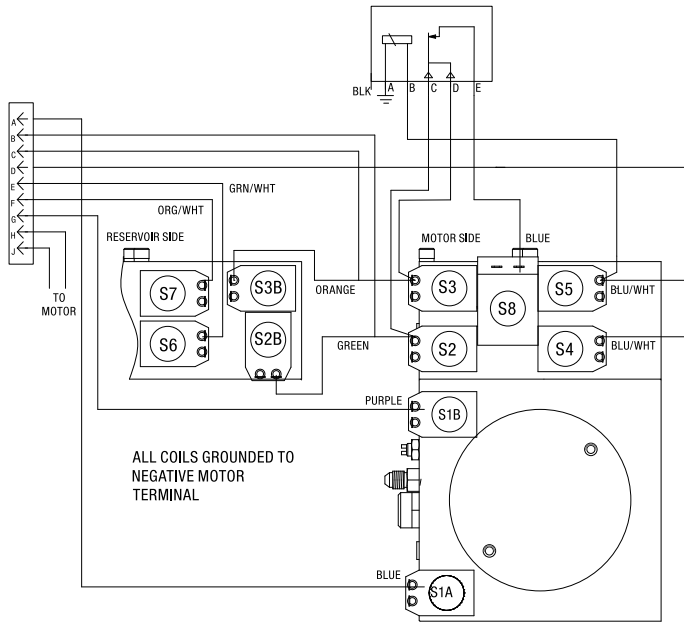

Magenta line is die line. Trim size is 8"W x 6"H

	motor	S1A	S1B	S2	S3	S4	S5	S6	S7	S8
Lift										
Lower										
Float										
Left In										
Left Out										
Right In										
Right Out										
Vee										
Scoop										
Angle Left										
Angle Right										